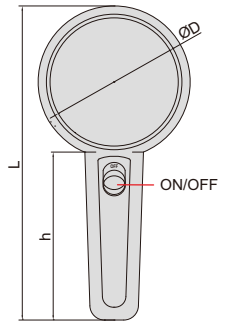

MAGNIFIERS WITH ILLUMINATION

- Glass lens
- Powered by 3xAAA batteries (included)

Code	Magnification	Lens diameter (ØD)	L	h
7513-2	2X	Ø75mm	170mm	90mm
7513-4	4X	Ø50mm	145mm	90mm

MAGNIFIER WITH TWO LENSES

- Resin lens
- Interchangeable lenses
- Powered by 3 pcs AAA batteries (included)

Code	Lens number	Magnification	Lens diameter (ØD)
7522-610	2 pcs	6X	50mm
		10X	37mm

MAGNIFIER WITH ILLUMINATION

- Two magnifications
- LED illumination
- Powered by 2 pcs AAA batteries (included)
- Resin lens

Code	Magnification	Lens size
7518-26	2X/6X	90x55mm

MAGNIFIER WITH ILLUMINATION

- Handheld and desk-type use
- Two magnifications
- LED illumination
- Powered by 2xAA batteries (included)
- Resin lens

Code	Magnification	Lens diameter (ØD)
7519-26	2X/6X	90mm