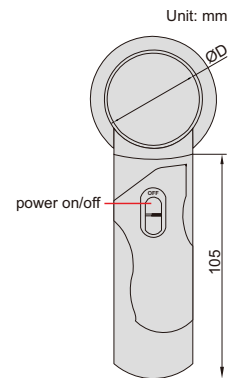

MAGNIFIERS WITH ILLUMINATION

- Glass lens
- Powered by 3xAAA batteries (included)

Code	Magnification	Lens diameter (ØD)	L	h
7513-2	2X	Ø75mm	170mm	90mm
7513-4	4X	Ø50mm	145mm	90mm

MAGNIFIER WITH TWO LENSES

- Resin lens
- Interchangeable lenses
- Powered by 3 pcs AAA batteries (included)

Code	Lens number	Magnification	Lens diameter (ØD)
7522-610	2 pcs	6X	50mm
		10X	37mm

MAGNIFIER WITH ILLUMINATION

- Two magnifications
- LED illumination
- Powered by 2 pcs AAA batteries (included)
- Resin lens

Code	Magnification	Lens size
7518-26	2X/6X	90x55mm

MAGNIFIER WITH ILLUMINATION

- Handheld and desk-type use
- Two magnifications
- LED illumination
- Powered by 2xAA batteries (included)
- Resin lens

Code	Magnification	Lens diameter (ØD)
7519-26	2X/6X	90mm