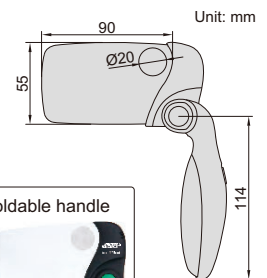

MAGNIFIERS WITH ILLUMINATION

- Glass lens
- Powered by 3xAAA batteries (included)

Code	Magnification	Lens diameter (ØD)	L	h
7513-2	2X	Ø75mm	170mm	90mm
7513-4	4X	Ø50mm	145mm	90mm

MAGNIFIER WITH TWO LENSES

- Resin lens
- Interchangeable lenses
- Powered by 3 pcs AAA batteries (included)

Code	Lens number	Magnification	Lens diameter (ØD)
7522-610	2 pcs	6X	50mm
		10X	37mm

MAGNIFIER WITH ILLUMINATION

- Two magnifications
- LED illumination
- Powered by 2 pcs AAA batteries (included)
- Resin lens

Code	Magnification	Lens size
7518-26	2X/6X	90x55mm

MAGNIFIER WITH ILLUMINATION

- Handheld and desk-type use
- Two magnifications
- LED illumination
- Powered by 2xAA batteries (included)
- Resin lens

Code	Magnification	Lens diameter (ØD)
7519-26	2X/6X	90mm