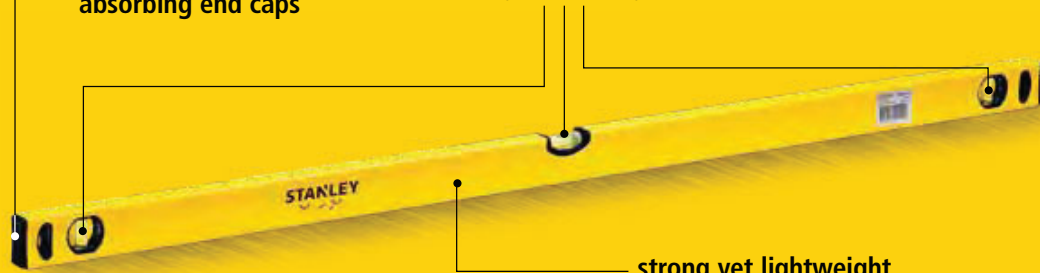

STANLEY®

CLASSIC BOX-BEAM LEVEL

The **STANLEY®** CLASSIC BOX-BEAM features a wide range of levels that come in various sizes. New features offer better visibility, readability, durability and accuracy.

SOFT MATERIAL
used to make shock-absorbing end caps

EXCELLENT ACCURACY

center vial with 0.05mm/1m

2 PLUMB VIALS

for easy readability

strong yet lightweight

ALUMINUM FRAME

suitable for all-purpose durability

MILLING SURFACE

to provide better accurate measurement

USER TIPS

- The hang-hole allows for easy storage
- Measuring can be done from either direction, offering excellent accuracy

SKU #	Description	Length (in.)	Length (mm)	Top Read Vial	Plumb Vial	Hang Holes
STHT43118-8	Stanley® Classic Box Beam Level 30Cm/12"	12"	300	1	1	1
STHT43102-8	Stanley® Classic Box Beam Level 40Cm/16"	16"	400	1	1	1
STHT42521-8	Stanley® Classic Box Beam Level 40Cm/16" (3 Vials)	16"	400	1	2	1
STHT43103-8	Stanley® Classic Box Beam Level 60Cm/24"	24"	600	1	1	1
STHT42522-8	Stanley® Classic Box Beam Level 60Cm/24" (3 Vials)	24"	600	1	2	1
STHT43104-8	Stanley® Classic Box Beam Level 80Cm/31"	31"	800	1	1	1
STHT42523-8	Stanley® Classic Box Beam Level 80Cm/31" (3 Vials)	31"	800	1	2	1
STHT43105-8	Stanley® Classic Box Beam Level 100Cm/39"	39"	1000	1	2	2
STHT43106-8	Stanley® Classic Box Beam Level 120Cm/48"	48"	1200	1	2	2
STHT43107-8	Stanley® Classic Box Beam Level 150Cm/59"	59"	1500	1	2	2
STHT43108-8	Stanley® Classic Box Beam Level 180Cm/72"	72"	1800	1	2	2
STHT43109-8	Stanley® Classic Box Beam Level 200Cm/78"	78"	2000	1	2	2