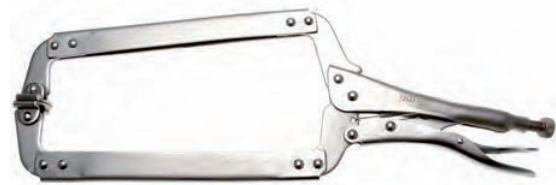

Special Vice-Grip Locking Pliers, Claw Design, 26/35 mm

- special steel
- perfect hold on damaged screws/bolts through special claw design
- secure hold on pipes and lines

| | |
|--------|-------|
| Item # | PRO + |
| 491 | |

Self Grip Welding Clamp "Expert", 280 mm

- special forged steel
- nickel plated
- opening with vinyl quick release lever

| | |
|--------|-------|
| Item # | PRO + |
| 495 | |

Self Grip Welding C-Clamp, 280 mm

- special steel
- forged
- nickel plated

| | | |
|--------|-------|---|
| Item # | PRO + |  |
| 496 | | |

Self Grip Welding C-Clamp, 475 mm

- max. jaw opening: 85 mm
- max. clamping depth: 250 mm
- special steel
- forged
- nickel plated

| | |
|--------|-------|
| Item # | PRO + |
| 497 | |

L-type Self Grip Pliers

- special steel
- forged
- nickel plated
- with long arm for various clamping operations

| | | |
|--------|-------|---|
| Item # | PRO + |  |
| 501 | | |